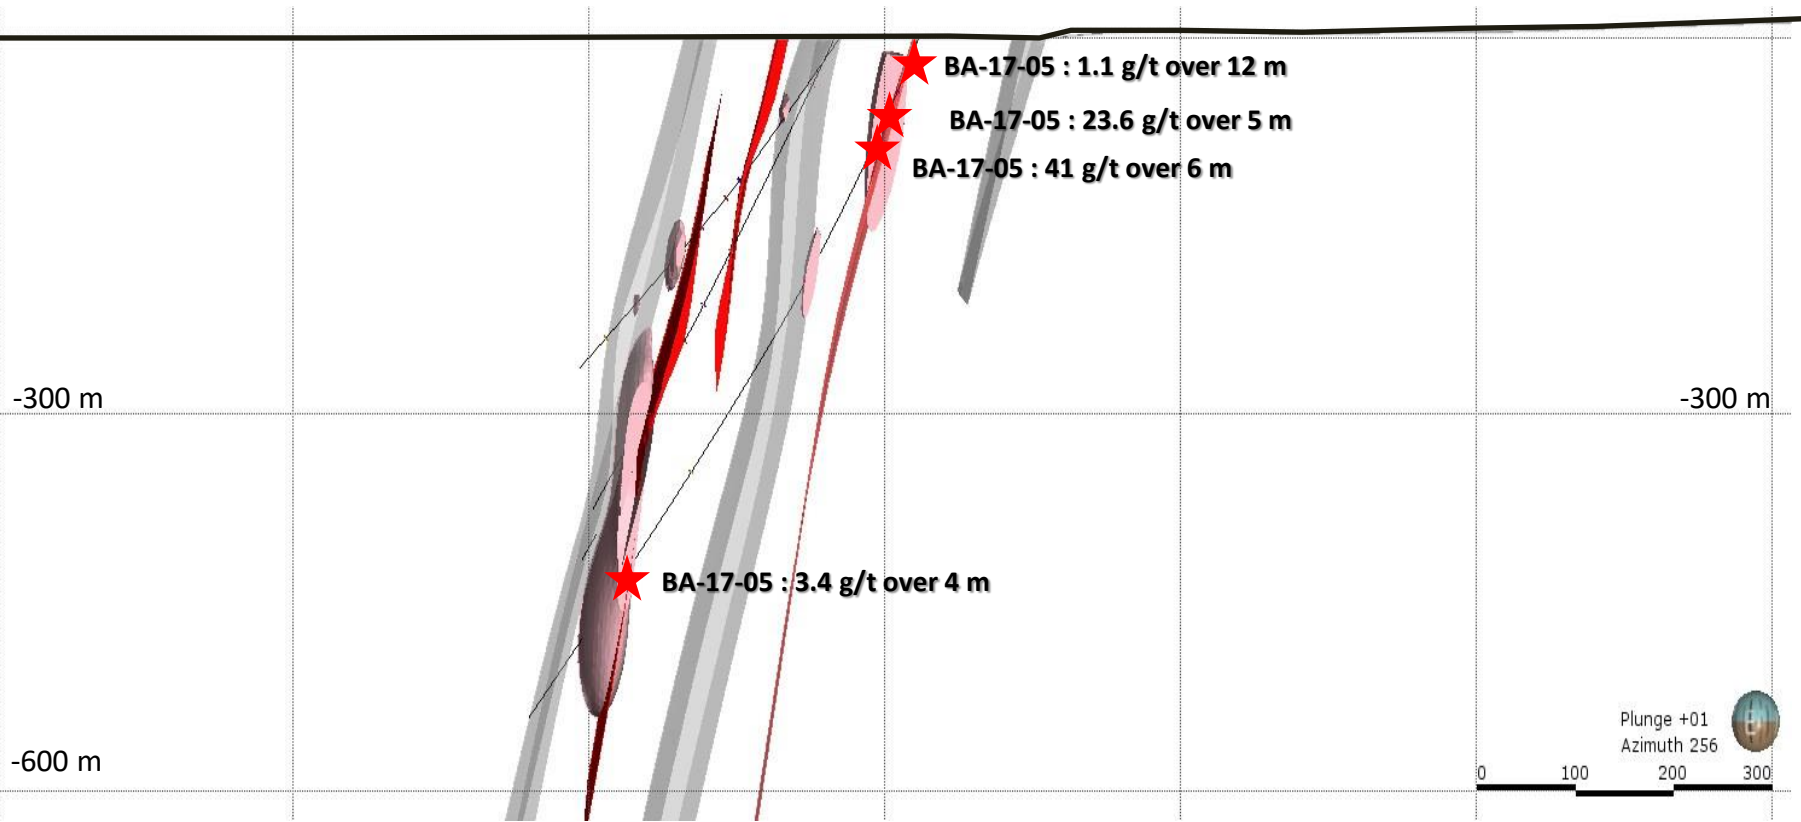

Cross Section BA-17-05 Looking SW

- Felsic Intrusive
- SHEAR